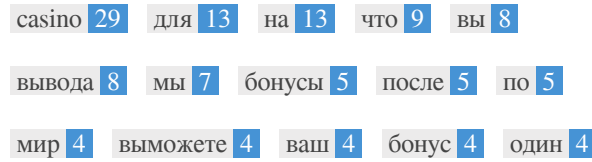

<H5> Pink Elephant </H5>

<H5> Deal or Alive 2 </H5>

<H5> SpaceWars </H5>

<H5> Koi Princess </H5>

Use your keywords in the headings and make sure the first level (H1) includes your most important keywords. Never duplicate your title tag content in your header tag.

While it is important to ensure every page has an H1 tag, never include more than one per page. Instead, use multiple H2 - H6 tags.

Keywords Cloud

This Keyword Cloud provides an insight into the frequency of keyword usage within the page.