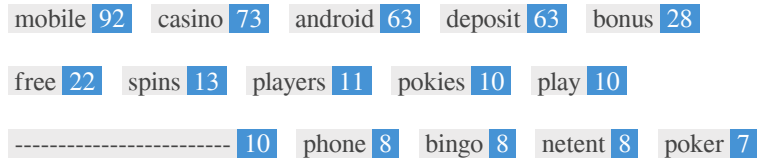

Keywords Cloud